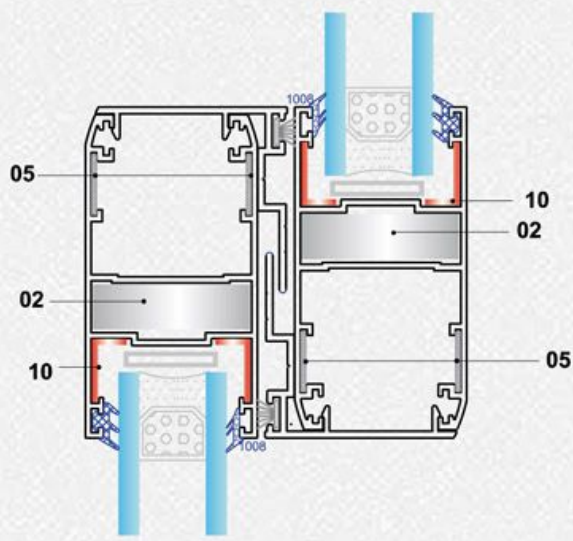

دیتیل لیست یراق آلات پنجره کشویی AS 74
Sliding window fitting of series AS 74 (detail)

section B